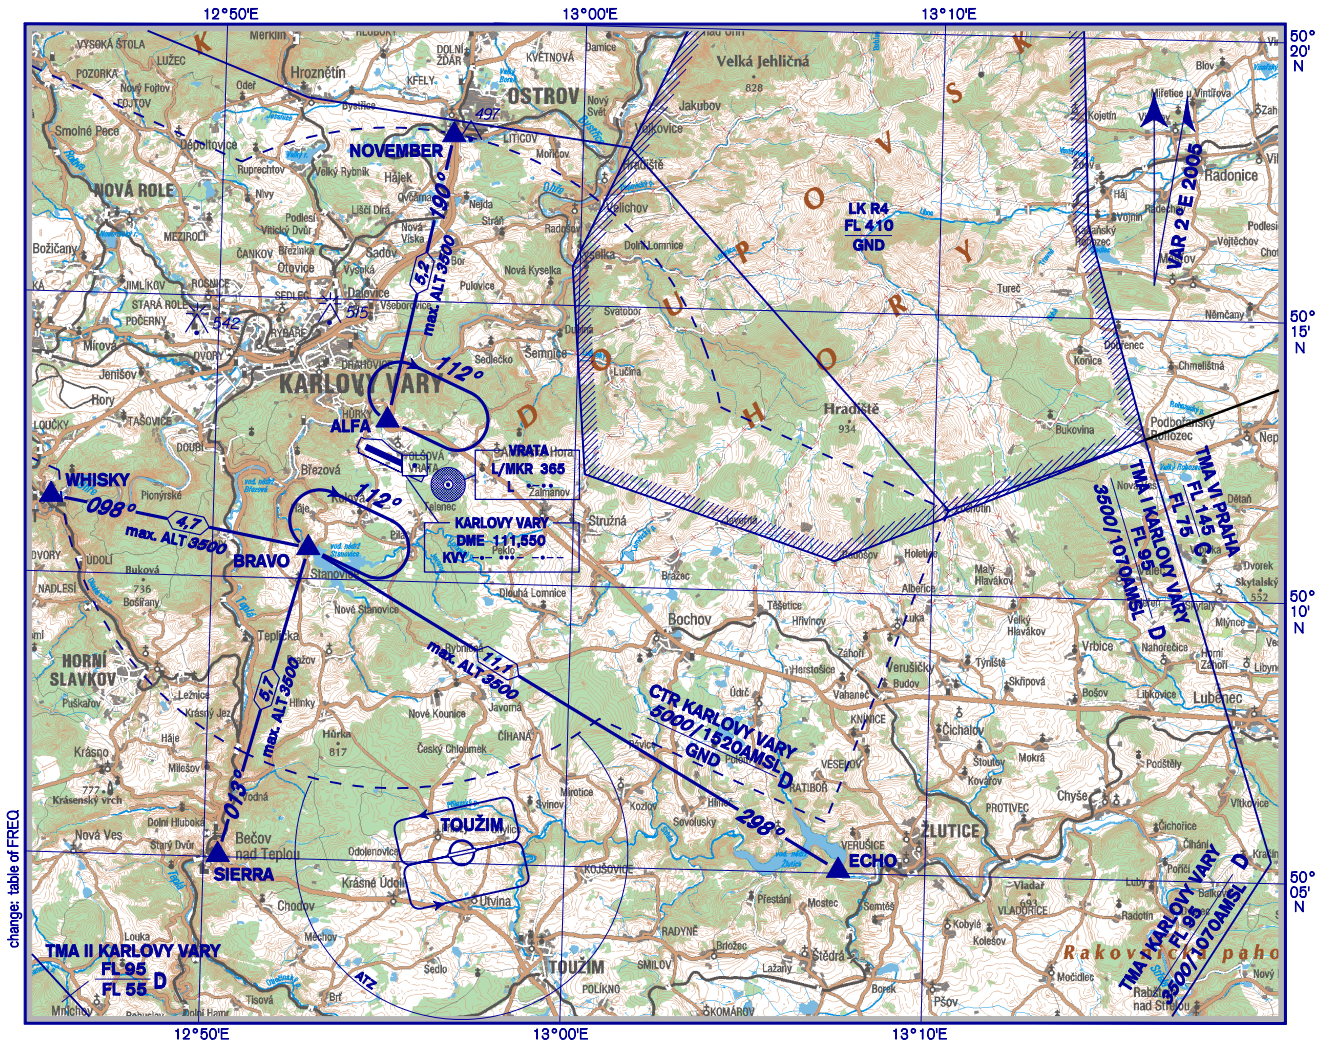

AD ELEV 1989 ft/606 m

VFR Arrivals and Departures Chart KARLOVY VARY

BEARINGS ARE MAGNETIC
ALTITUDES ARE IN
FEET/METRES
ELEVATIONS ARE IN METRES
DISTANCES ARE IN NM

KARLOVY VARY ATIS	118,950	KARLOVY VARY INFO	121,225
KARLOVY VARY RADAR	119,950	TOUŽIM INFO	122,600
KARLOVY VARY TOWER	121,225		
SUPPLEMENTARY FREQ	122,900		
	121,500		

ALFA	50 12 52 N 012 54 46 E	NOVEMBER	50 17 59 N 012 56 24 E
BRAVO	50 10 33 N 012 52 40 E	SIERRA	50 05 02 N 012 50 24 E
ECHO	50 05 03 N 013 07 36 E	WHISKY	50 11 22 N 012 45 29 E

Arrivals	Waypoint sequence
NOVEMBER 1	NOVEMBER - ALFA
ECHO 1	ECHO - BRAVO
SIERRA 1	SIERRA - BRAVO
WHISKY 1	WHISKY - BRAVO
Departures	
NOVEMBER 1	ALFA - NOVEMBER
ECHO 1	BRAVO - ECHO
SIERRA 1	BRAVO - SIERRA
WHISKY 1	BRAVO - WHISKY